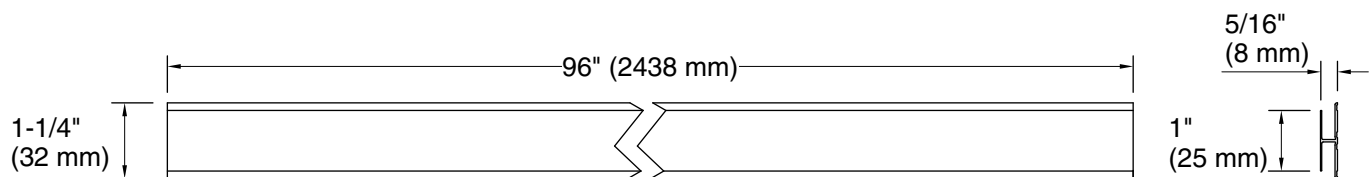

Technical Information

All product dimensions are nominal.

Material: Anodized Aluminum, Powder-coated Aluminum

Notes

Install this product according to the installation guide.